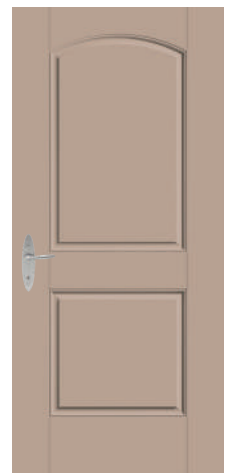

S200 / Smooth-Star

$

Decorative Glass

Classic Craft.

Fiber-Classic® & Smooth-Star.