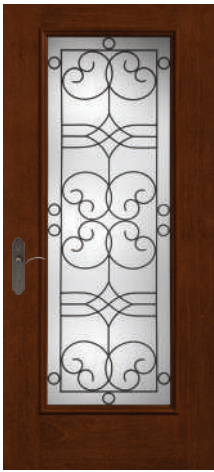

FCM113 / Fiber-Classic Mahogany with Salinas Glass