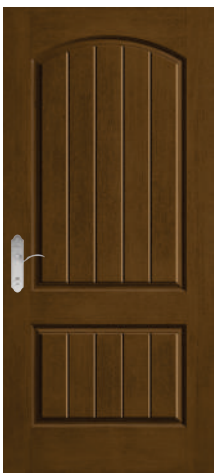

FCM574 / Fiber-Classic Mahogany with Riserva Glass

S91 / Smooth-Star with Sedona Glass

S6051 / Smooth-Star with Salinas Glass

CCR200 / Classic Craft Mahogany Grain

CCR205 / Classic Craft Mahogany Grain

CCM701 / Classic Craft Mahogany Grain