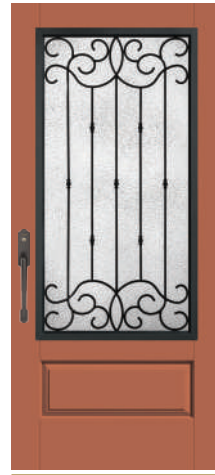

CCV1519 / Classic Craft Canvas with Borrassa Glass