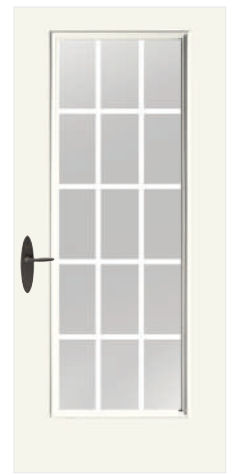

S6063 / Smooth-Star with Clear Glass and GBGs

Decorative Glass

Classic Craft.

Fiber-Classic. & Smooth-Star.