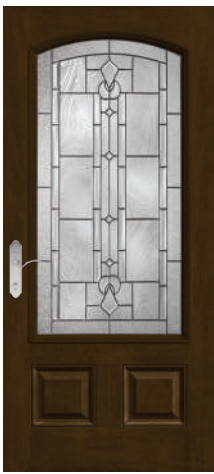

CCM302 / Classic Craft Mahogany Grain with Lucerna Glass