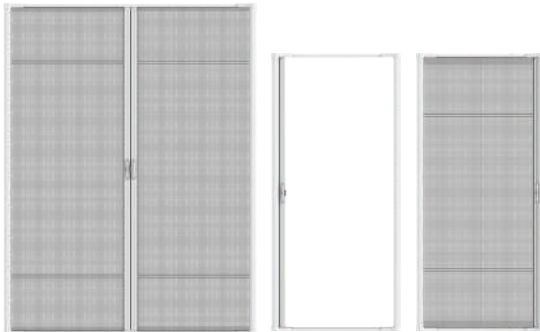

Built for Safety & Security

Protect your home and everything in it, from family and pets to valuables and keepsakes. Therma-Tru products are designed for durability and enhanced security with pieces and parts engineered as a complete system.

Scan to see our products put to the test.